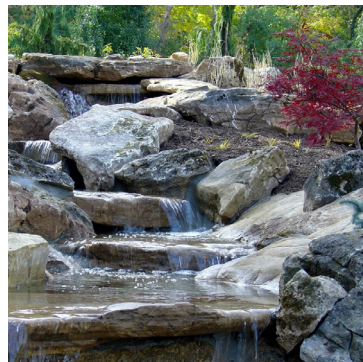

ABOUT US:

Heidi's Lifestyle Gardens has been beautifying gardens, homes and landscapes since 1979. We are a family business that cultivates an energetic and detail-oriented team of garden professionals that love what they do. Our core values include a passion for horticulture, ambition, dedication, teamwork, caring, positivity and flexibility. As environmental stewards, we strive to be on the forefront of the green industry by providing sustainable services and aligning with like-minded groups and individuals. We continuously adapt our practices in order to create beautiful and unique greenscapes while being mindful of our ecological impact and strategic future growth.

For more information or details please contact info@BloomOnMN.com or call 763-475-4960